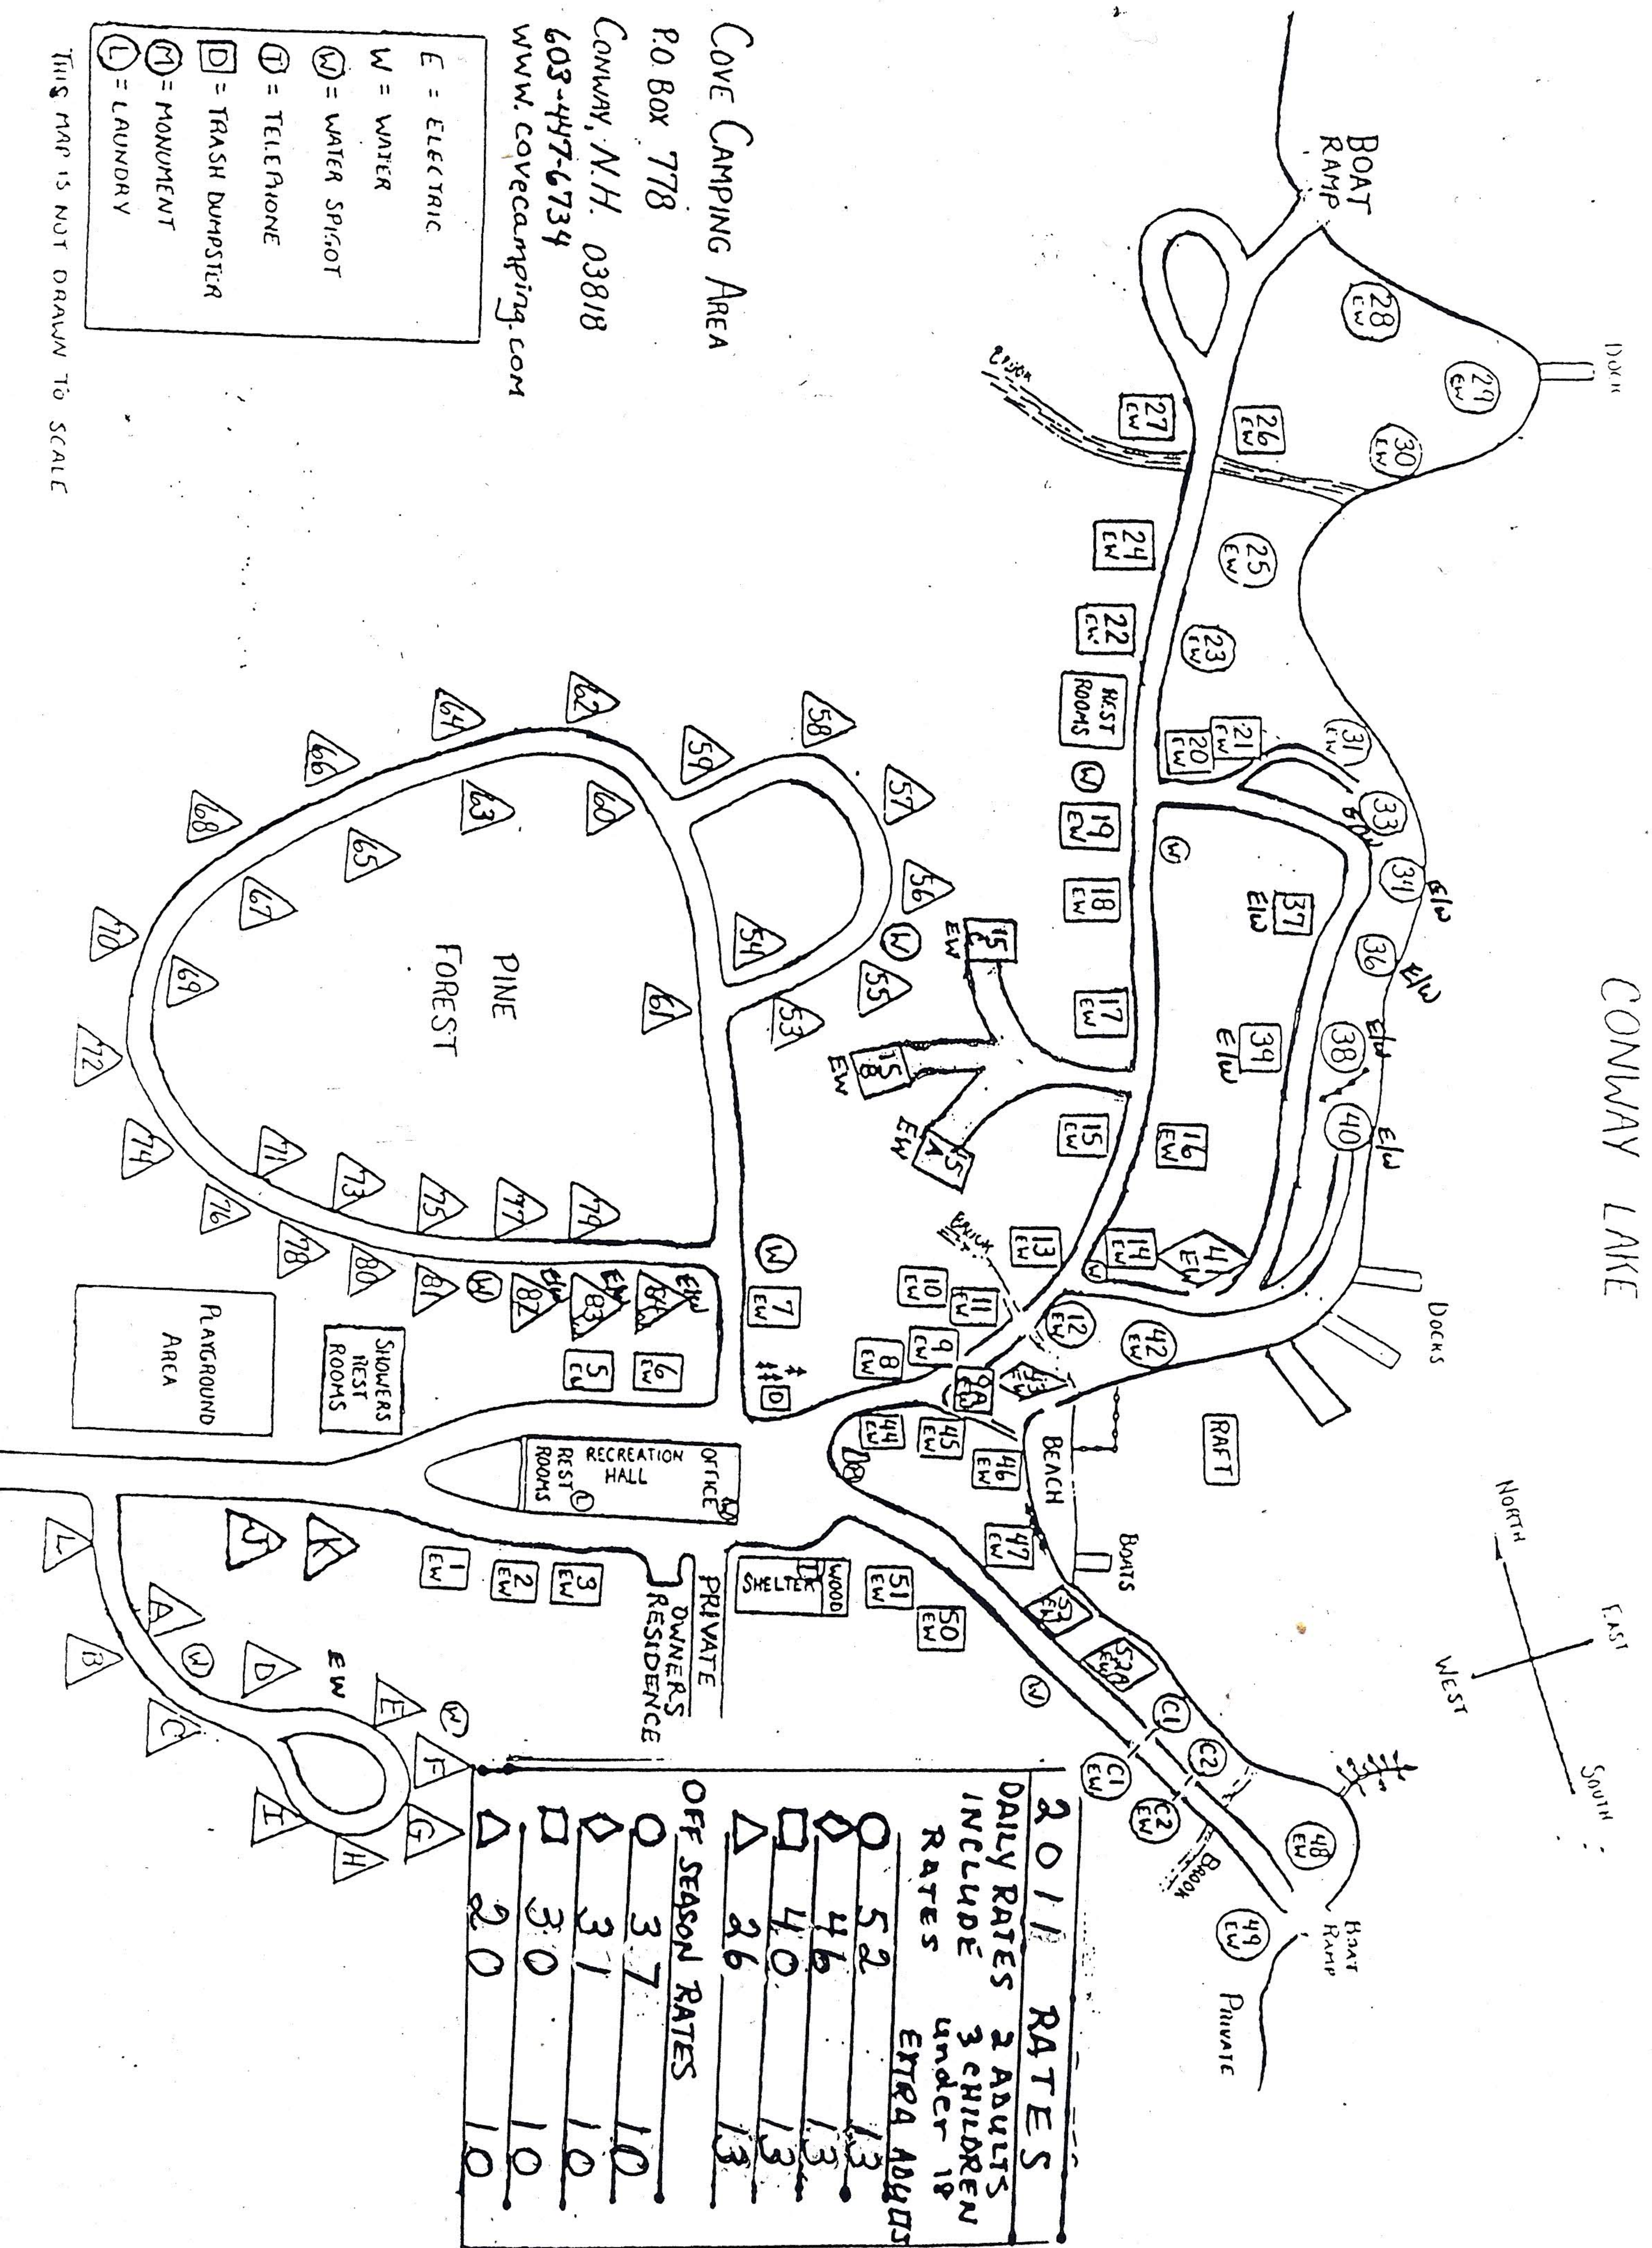

CONWAY LAKE

Cove Camping Area

P.O. Box 778

CONWAY, N.H. 03818

603-447-6734

www.covecamping.com

- E = ELECTRIC
- W = WATER
- Ⓜ = WATER SPIGOT
- Ⓣ = TELEPHONE
- Ⓛ = TRASH DUMPSTER
- Ⓜ = MONUMENT
- Ⓛ = LAUNDRY

THIS MAP IS NOT DRAWN TO SCALE

2011 RATES

DAILY RATES 2 ADULTS
INCLUDE 3 CHILDREN
RATES UNDER 18
EXTRA ADULTS

○	52	13
◇	46	13
□	40	13
△	26	13
OFF SEASON RATES		
○	37	10
◇	31	10
□	30	10
△	20	10